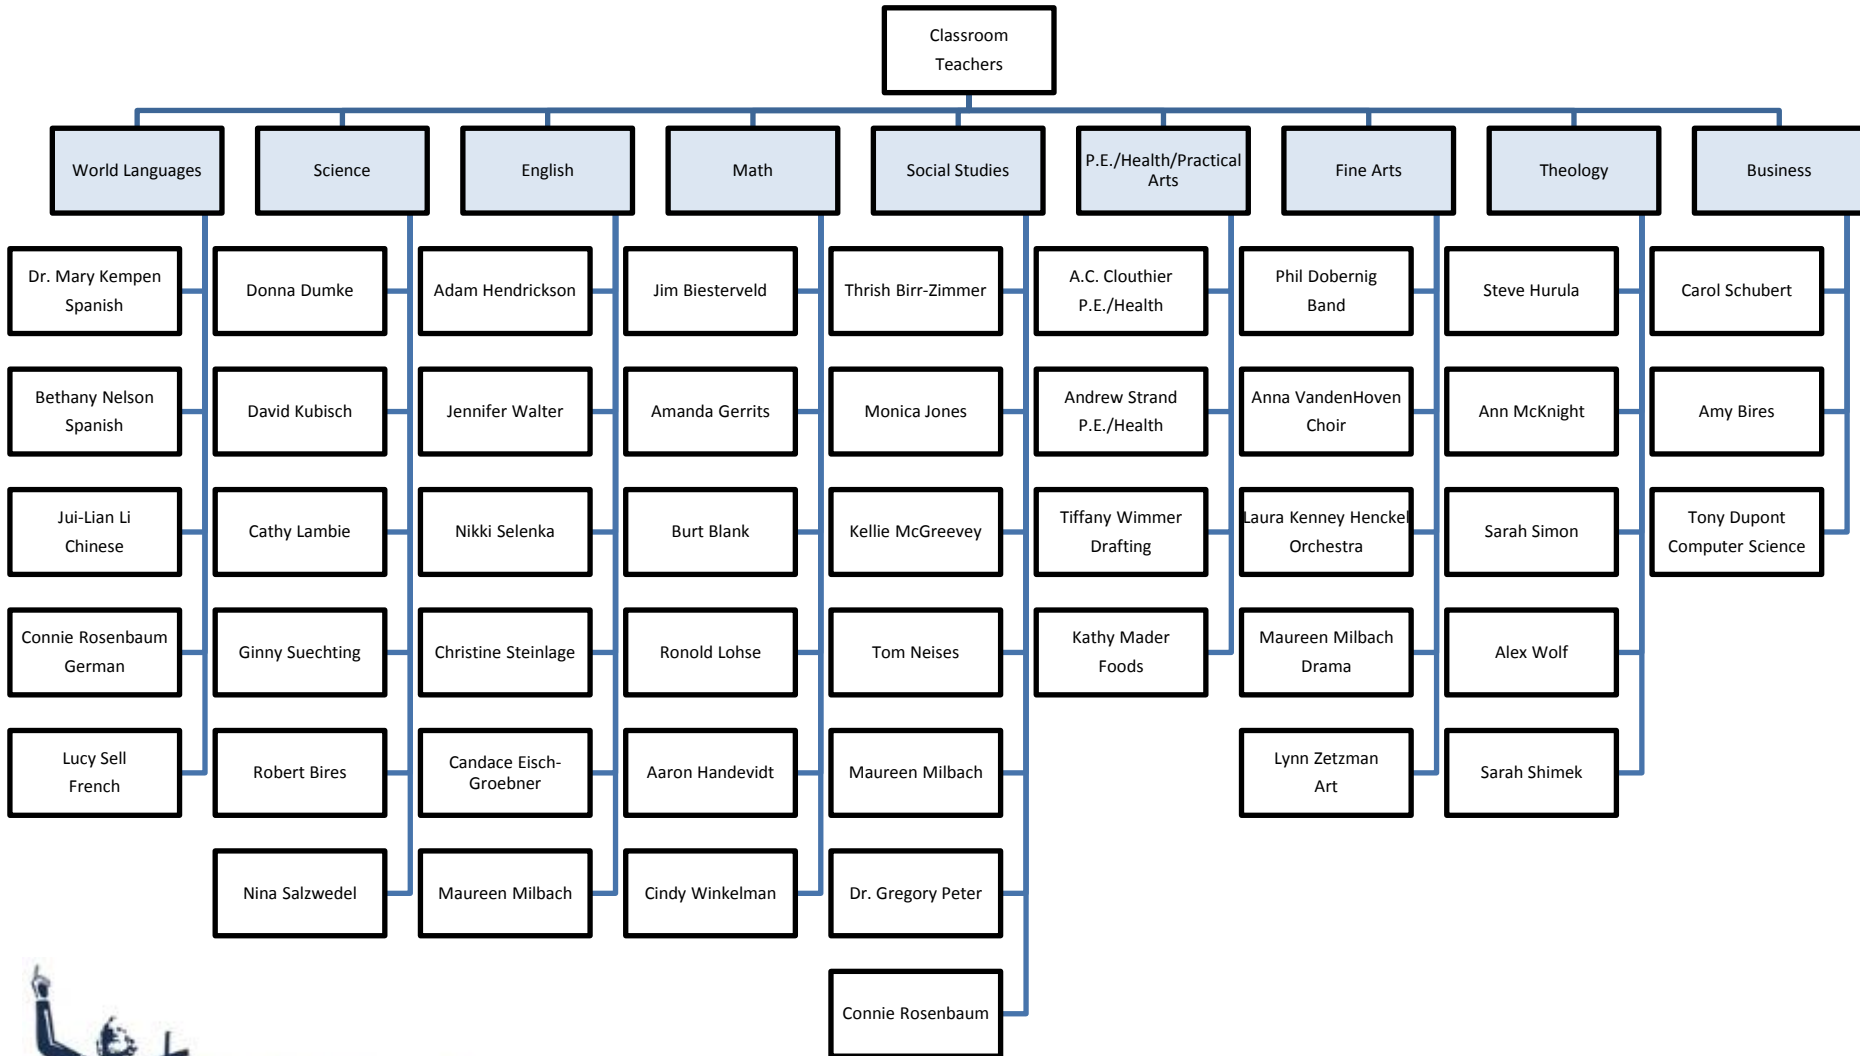

2015-2016
School Year