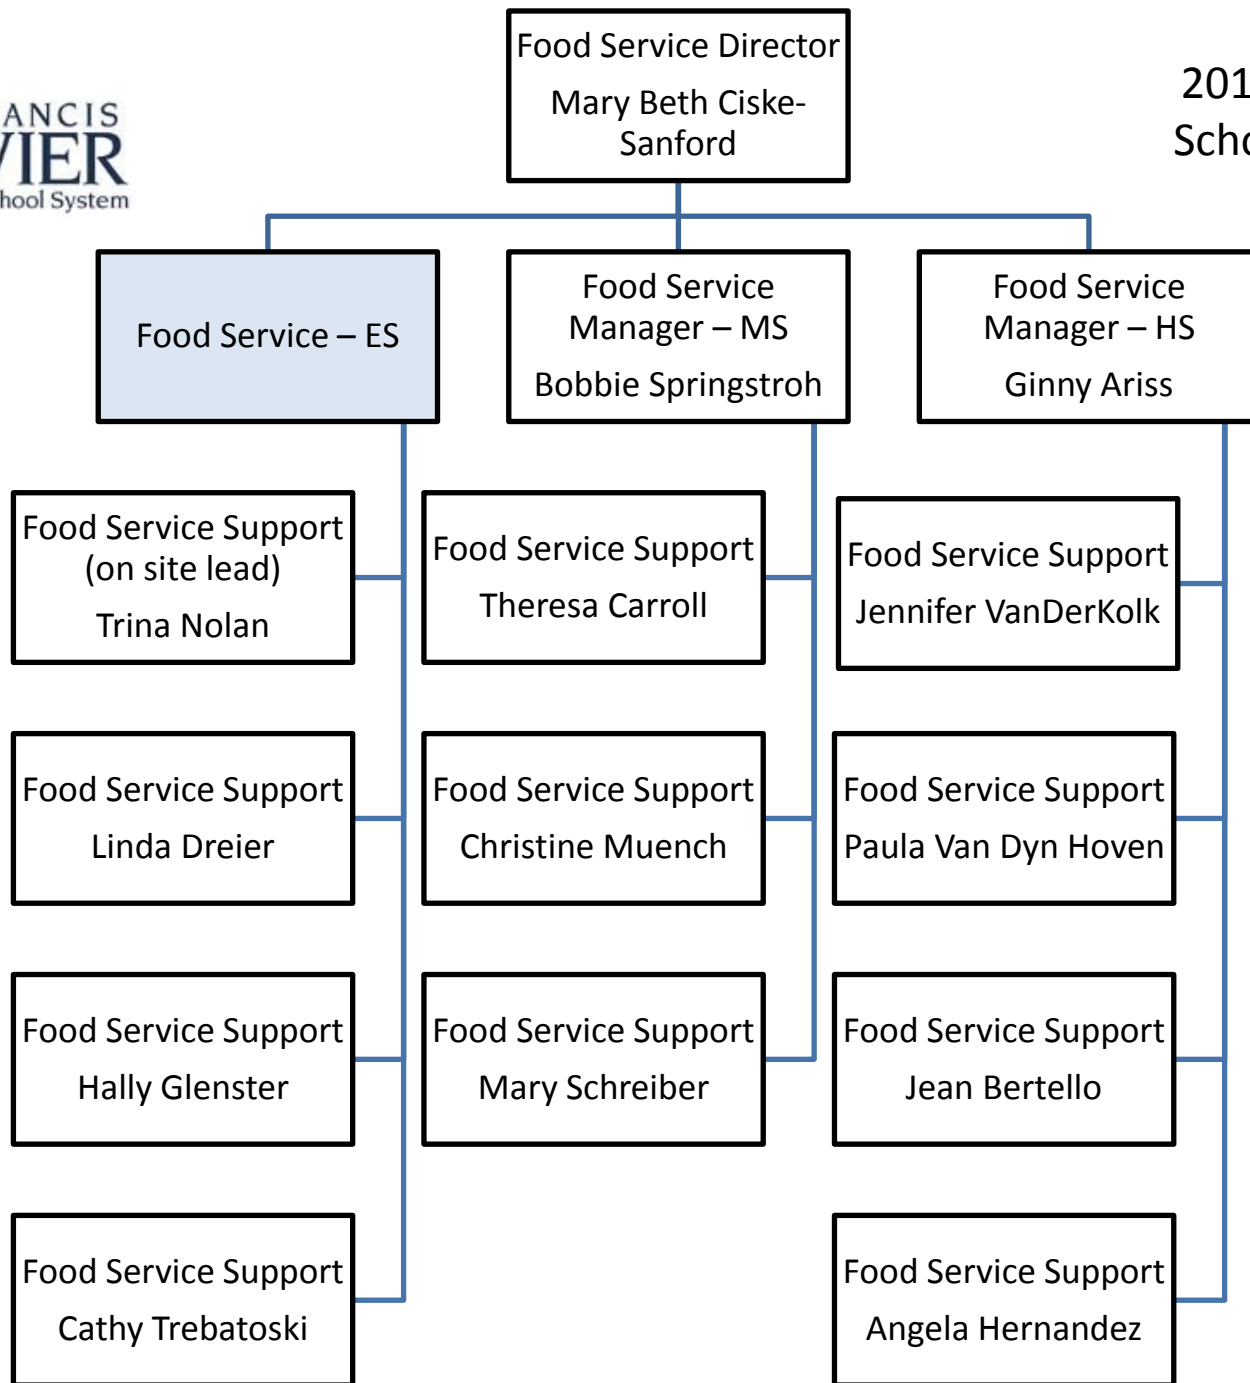

2015-2016
School Year