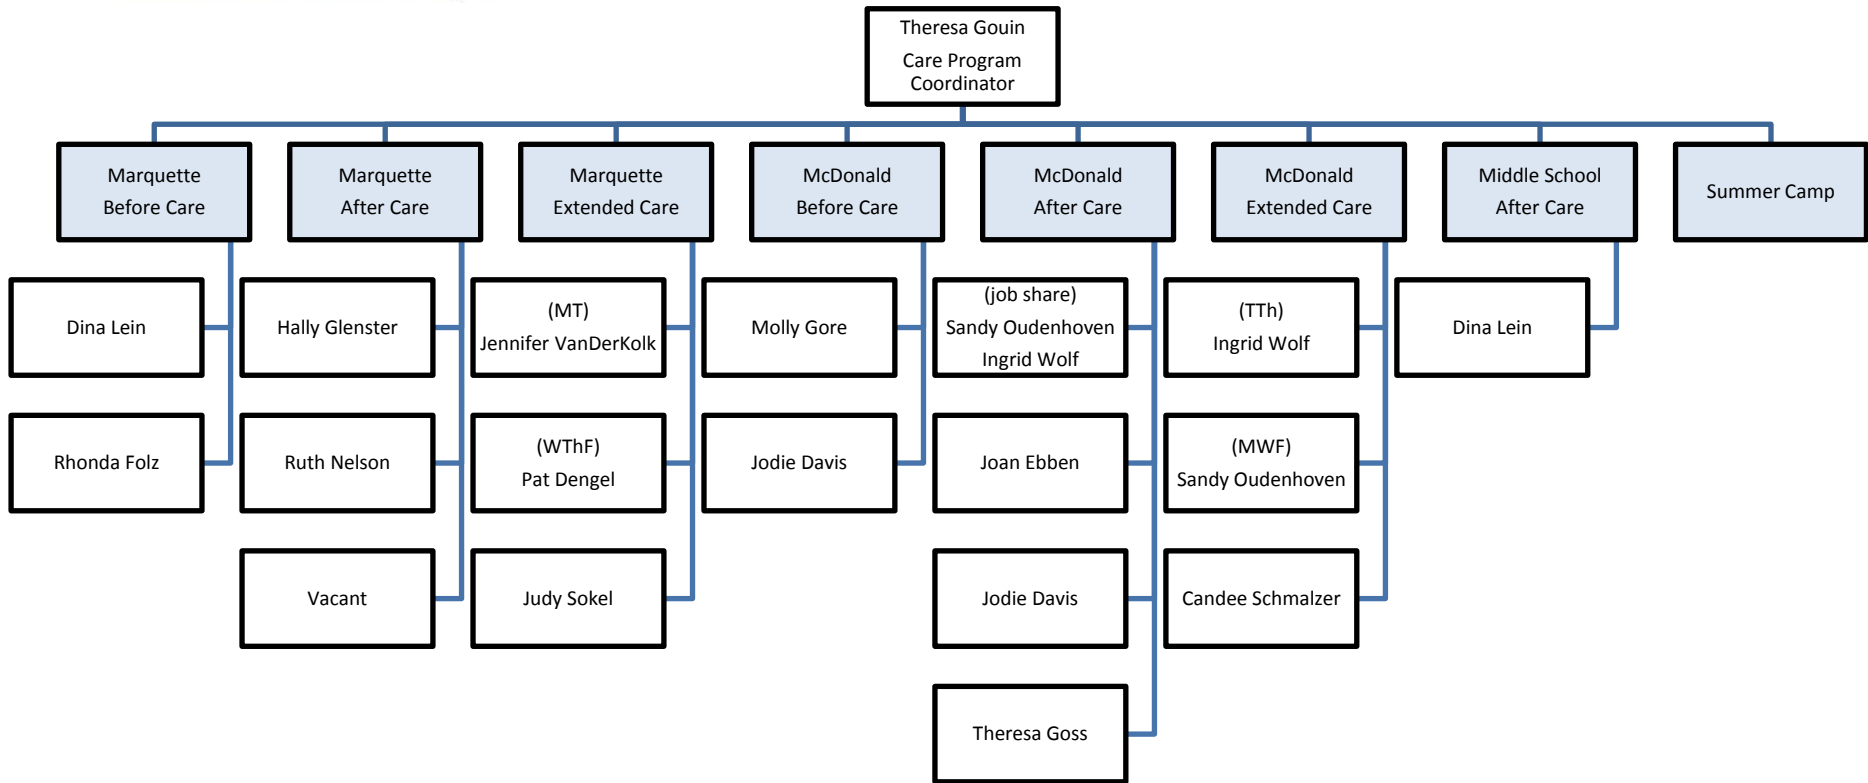

2015-2016
School Year