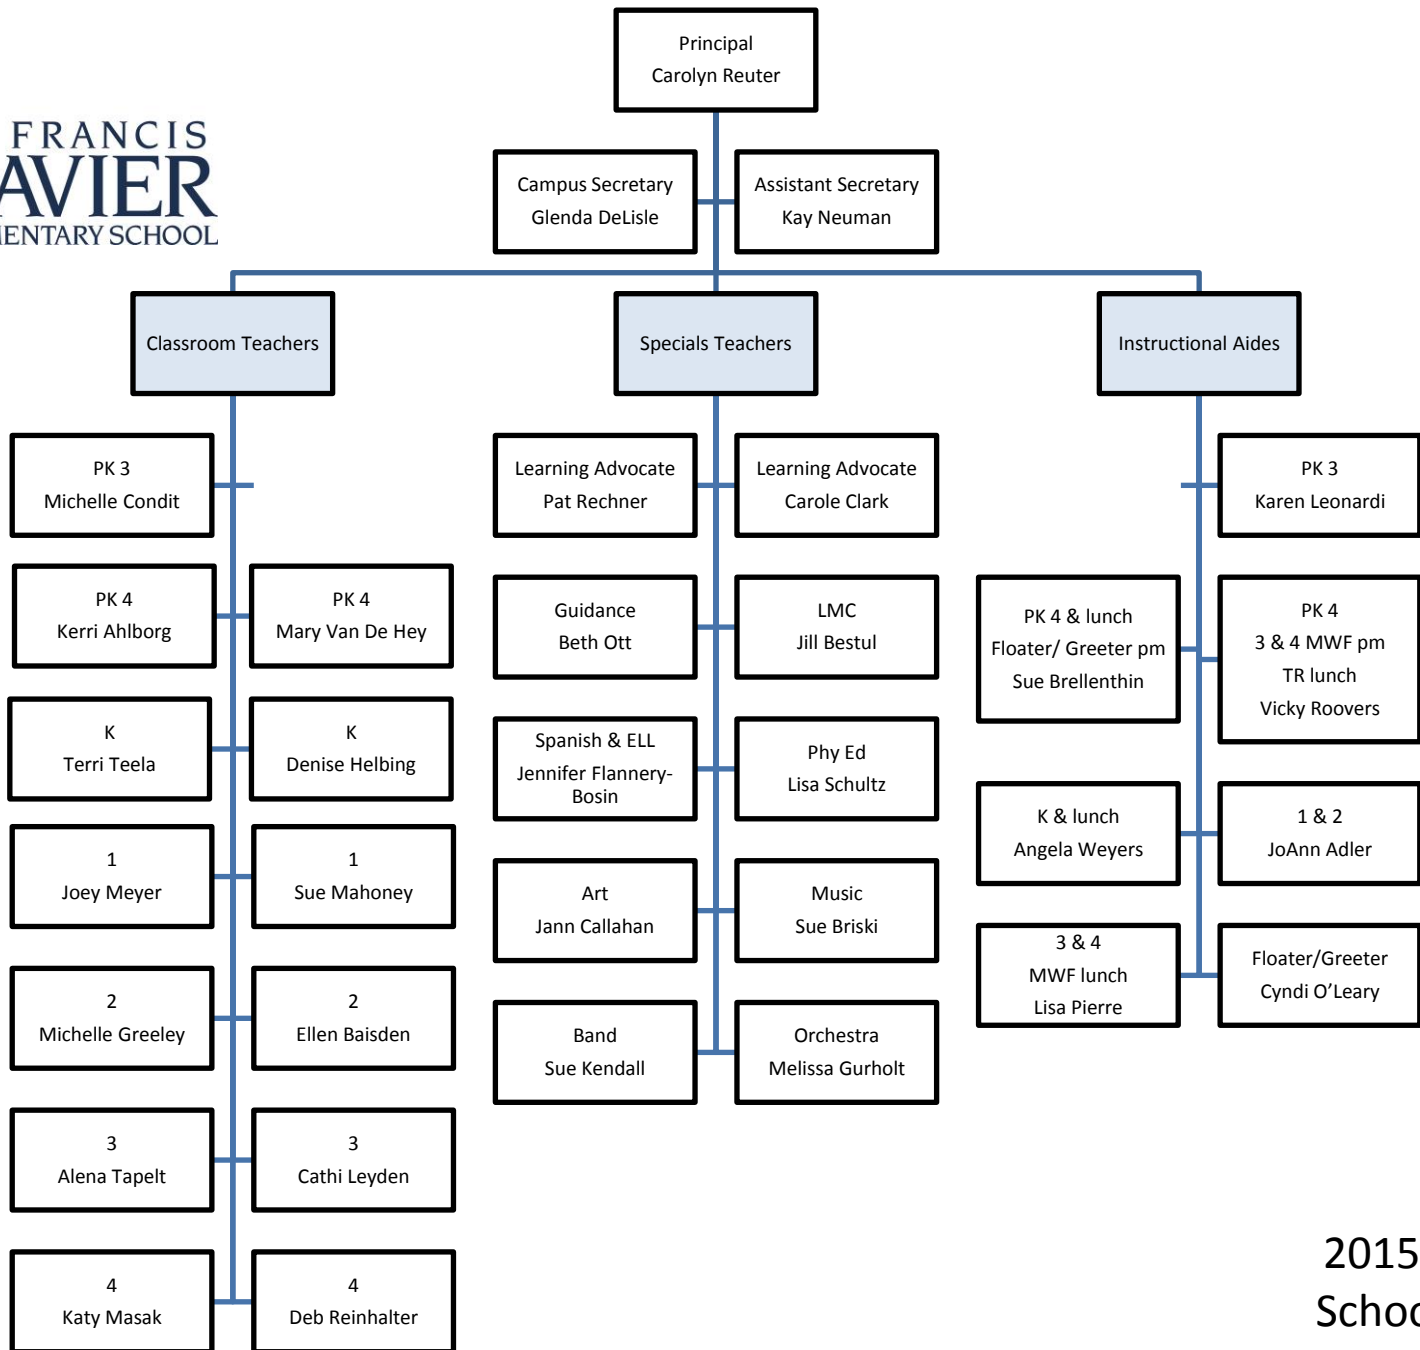

St. Francis Xavier Catholic School System, Inc.

Organizational Chart 2015-2016 School Year

updated: 9/1/15

2015-2016
School Year

2015-2016
School Year

2015-2016
School Year

2015-2016
School Year

2015-2016
School Year

Principal
Dave Callan

Vice Principal
Joe Linsmeier

Maintenance
Mark Wheeler

Athletic Director
Dennis Ferron

Support Staff

5th Grade
Teachers

6th Grade
Teachers

7th Grade
Teachers