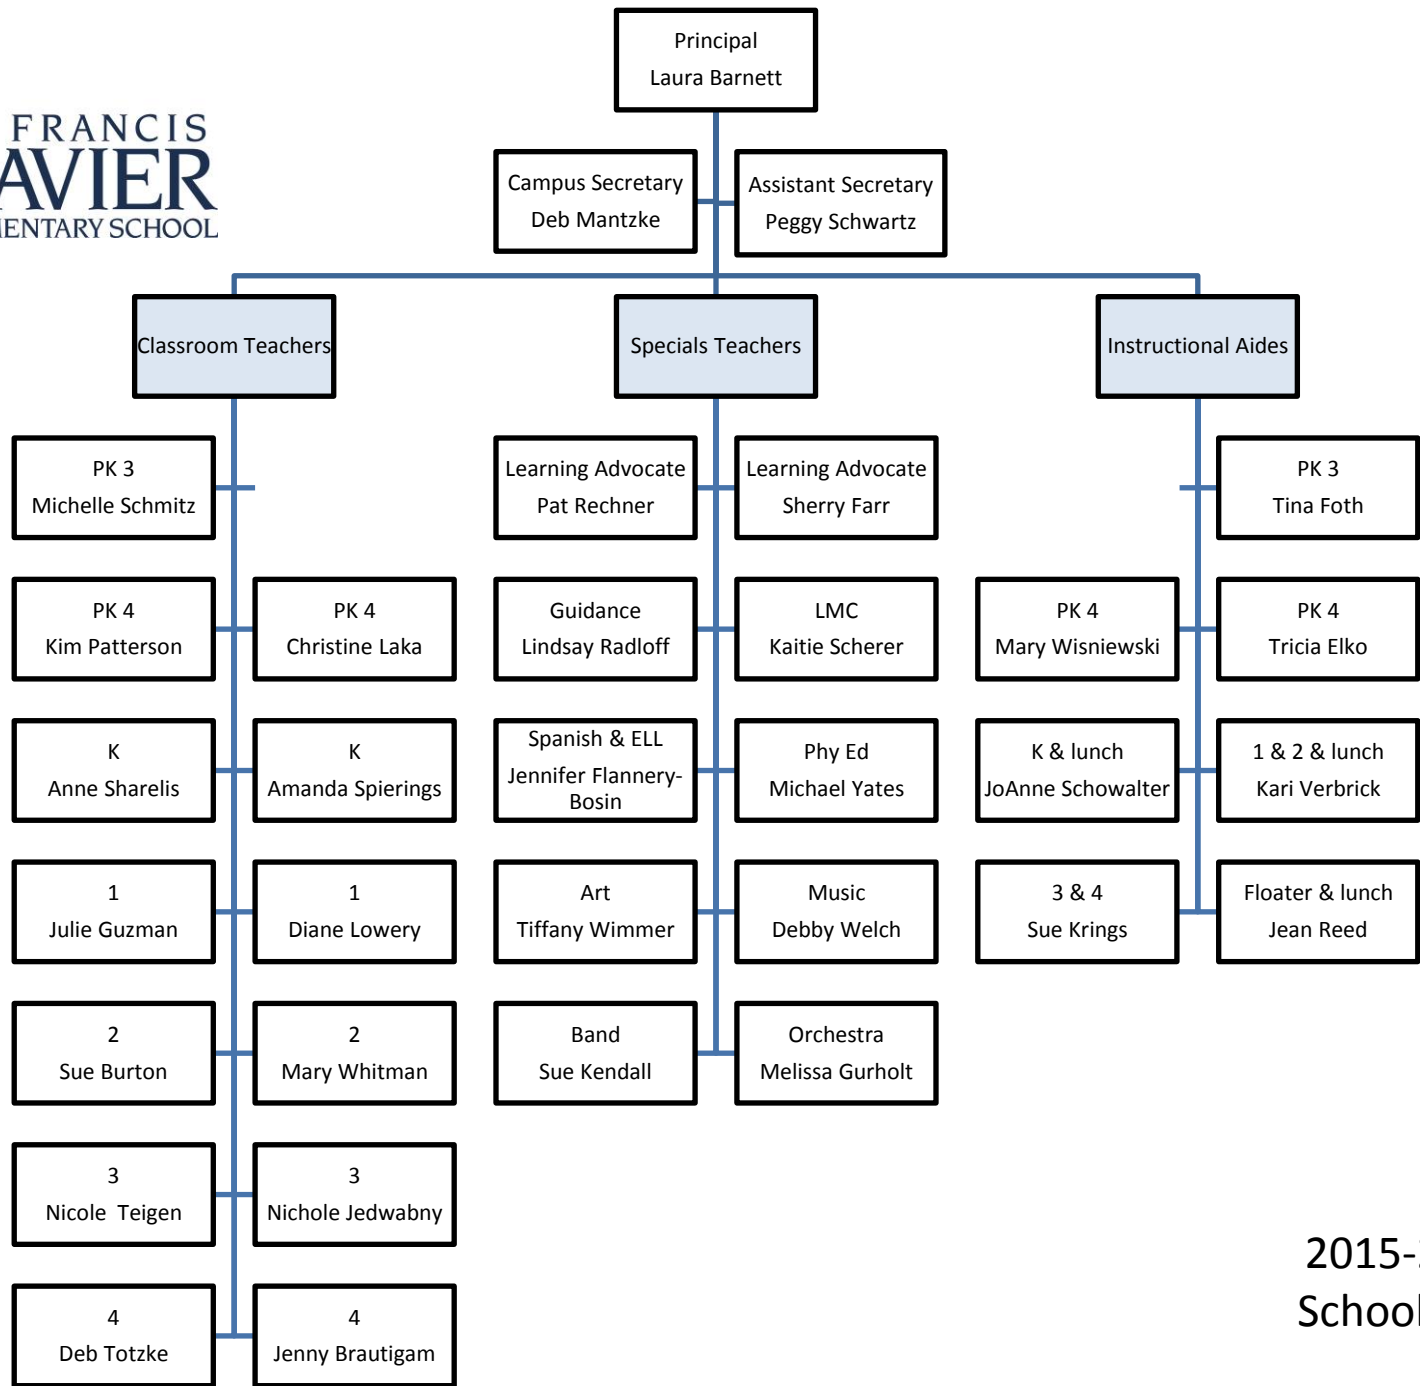

St. Francis Xavier Catholic School System, Inc.

Organizational Chart 2015-2016 School Year

updated: 9/1/15

2015-2016
School Year

2015-2016
School Year

2015-2016
School Year

2015-2016
School Year

2015-2016
School Year