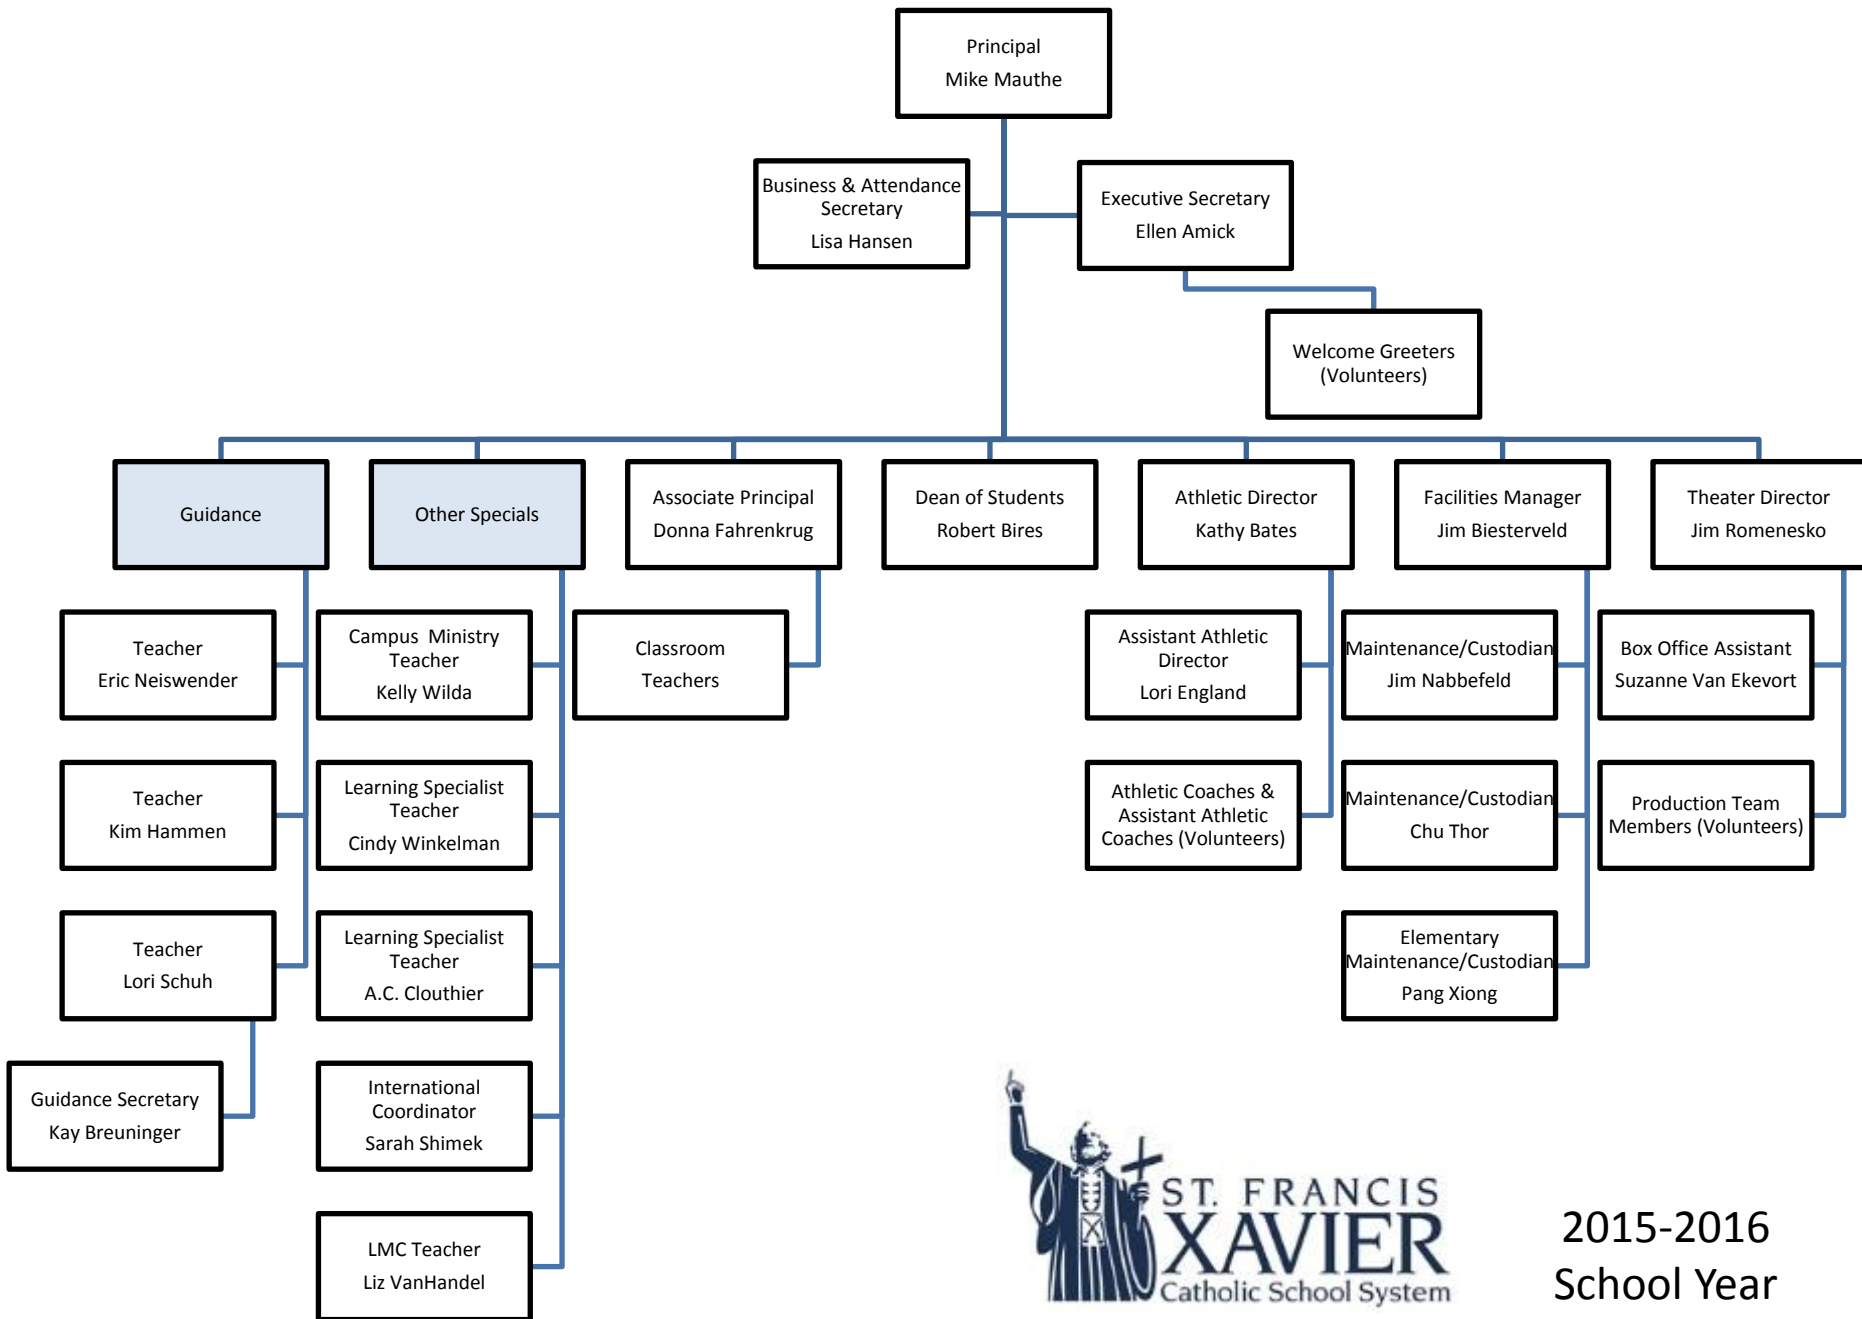

Chorus
Barb Hallman

Phy Ed
Amanda Steffens

Phy Ed
Dennis Ferron

Guidance
Sara Peters

Guidance
Leanne Casimar

Campus Ministry
Amy Krull

LD Specialist
Natalie Fuller

LD Specialist
Faye Wanke

LD Specialist
Sara Allen

Learning Advocate
Deb Worachek

2015-2016
School Year

2015-2016
School Year

2015-2016
School Year