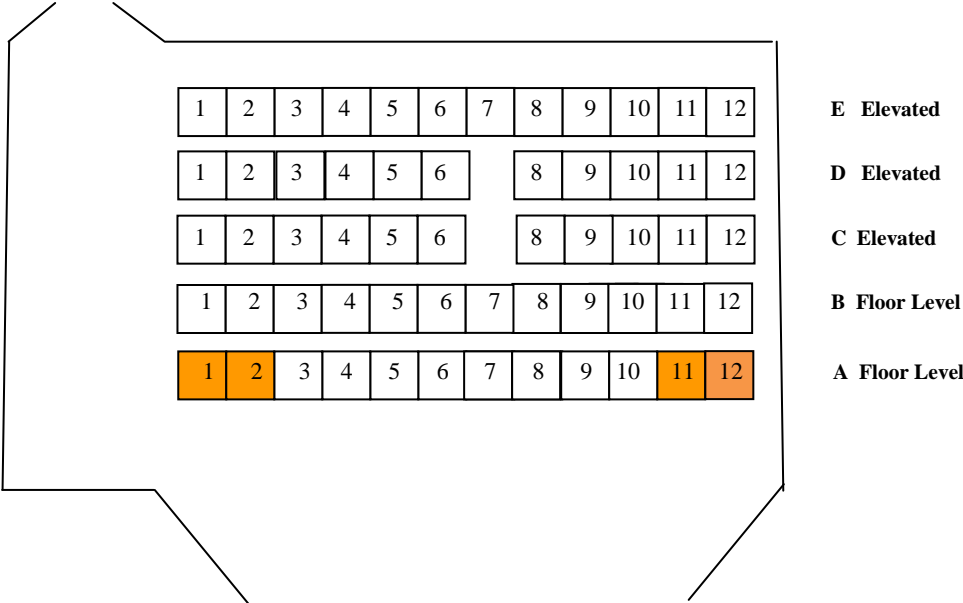

Xavier Green Room Theatre

STAGE

Seats in rows C, D, & E require the use of 6” steps

= Seating for person using wheelchairs

Seating Capacity: 58